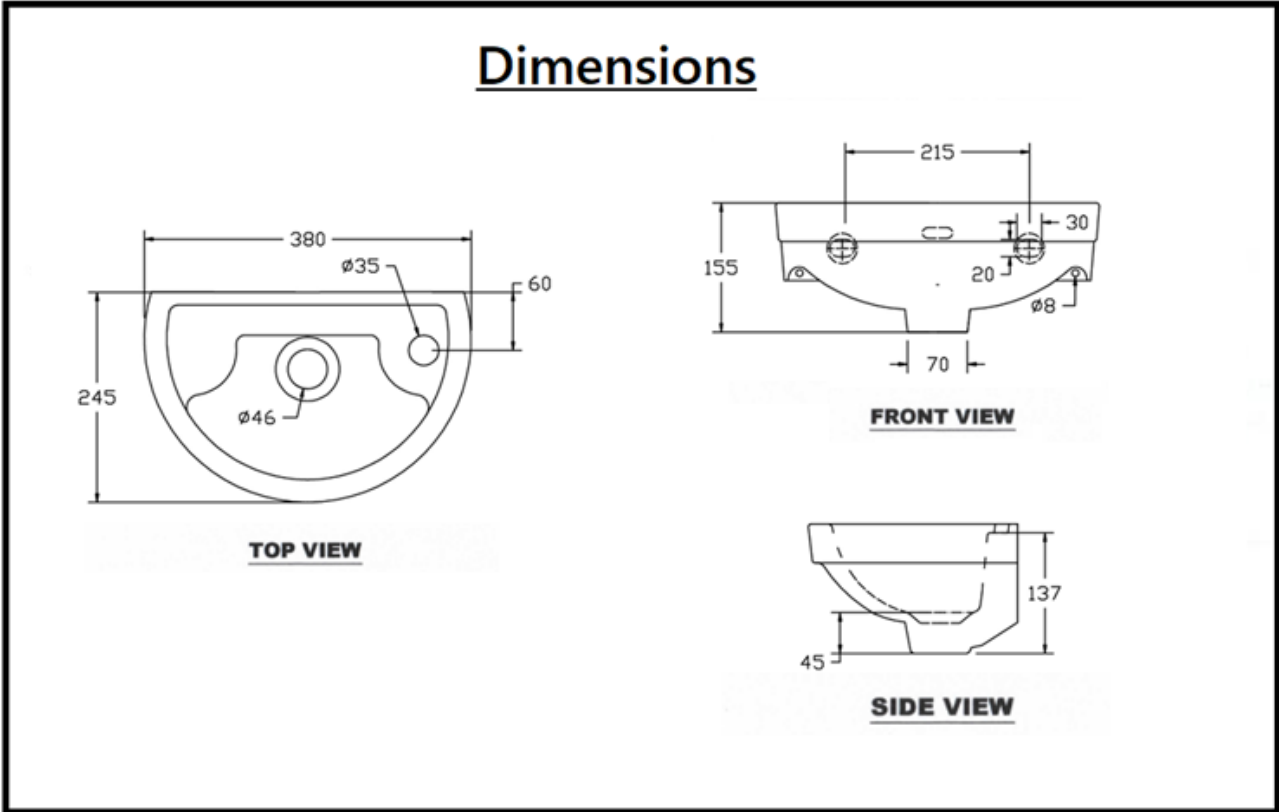

Acme Sanitary Ware Co. Ltd.

1/F, Acme Building, 22-28 Nanking Street, Kowloon, Hong Kong

Tel: 2388 7171 Fax: 2710 8012

Email: acme@acmesanitary.com.hk

Website: www.acmesanitary.com.hk

Since 1949

PROJECT		REF		REV	ITEM CODE	
LOCATION		DATE			PAGE	

SANITARY WARE SPECIFICATION SHEET